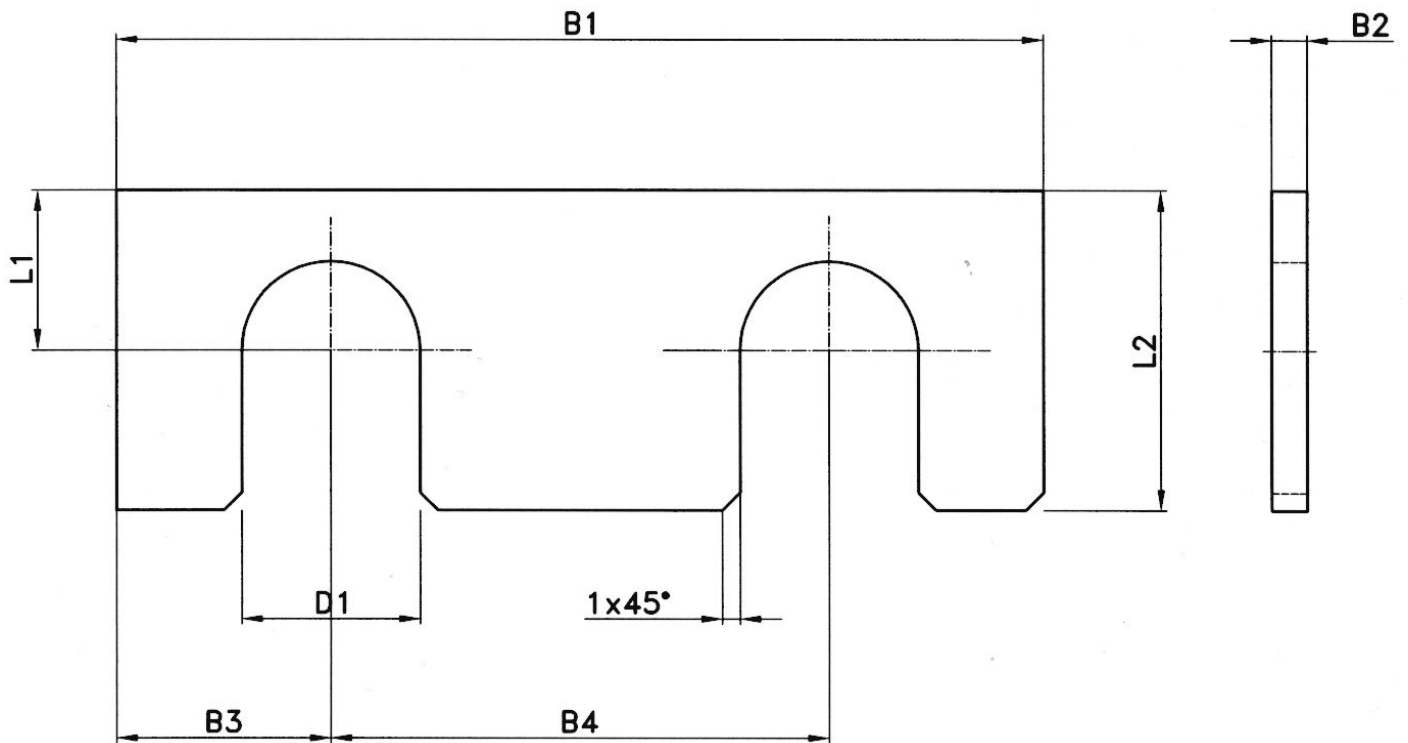

# Shims

GK 40.. / 50.. series

AP...

Shims type	for Pneumatic Gripper	Order no.	Quantity delivered /piece	B1	B2	B3	B4	L1	L2	D1
AP 3105	GK 40 A/AS GK 50 A/AS	260396	50	67	0.5	13.5	40	12	25	10
AP 3110		260397	50		1.0					
AP 3120		260398	50		2.0					

**Ordering example:**

Order no. 260396:

AP3105 for GK 40../50..