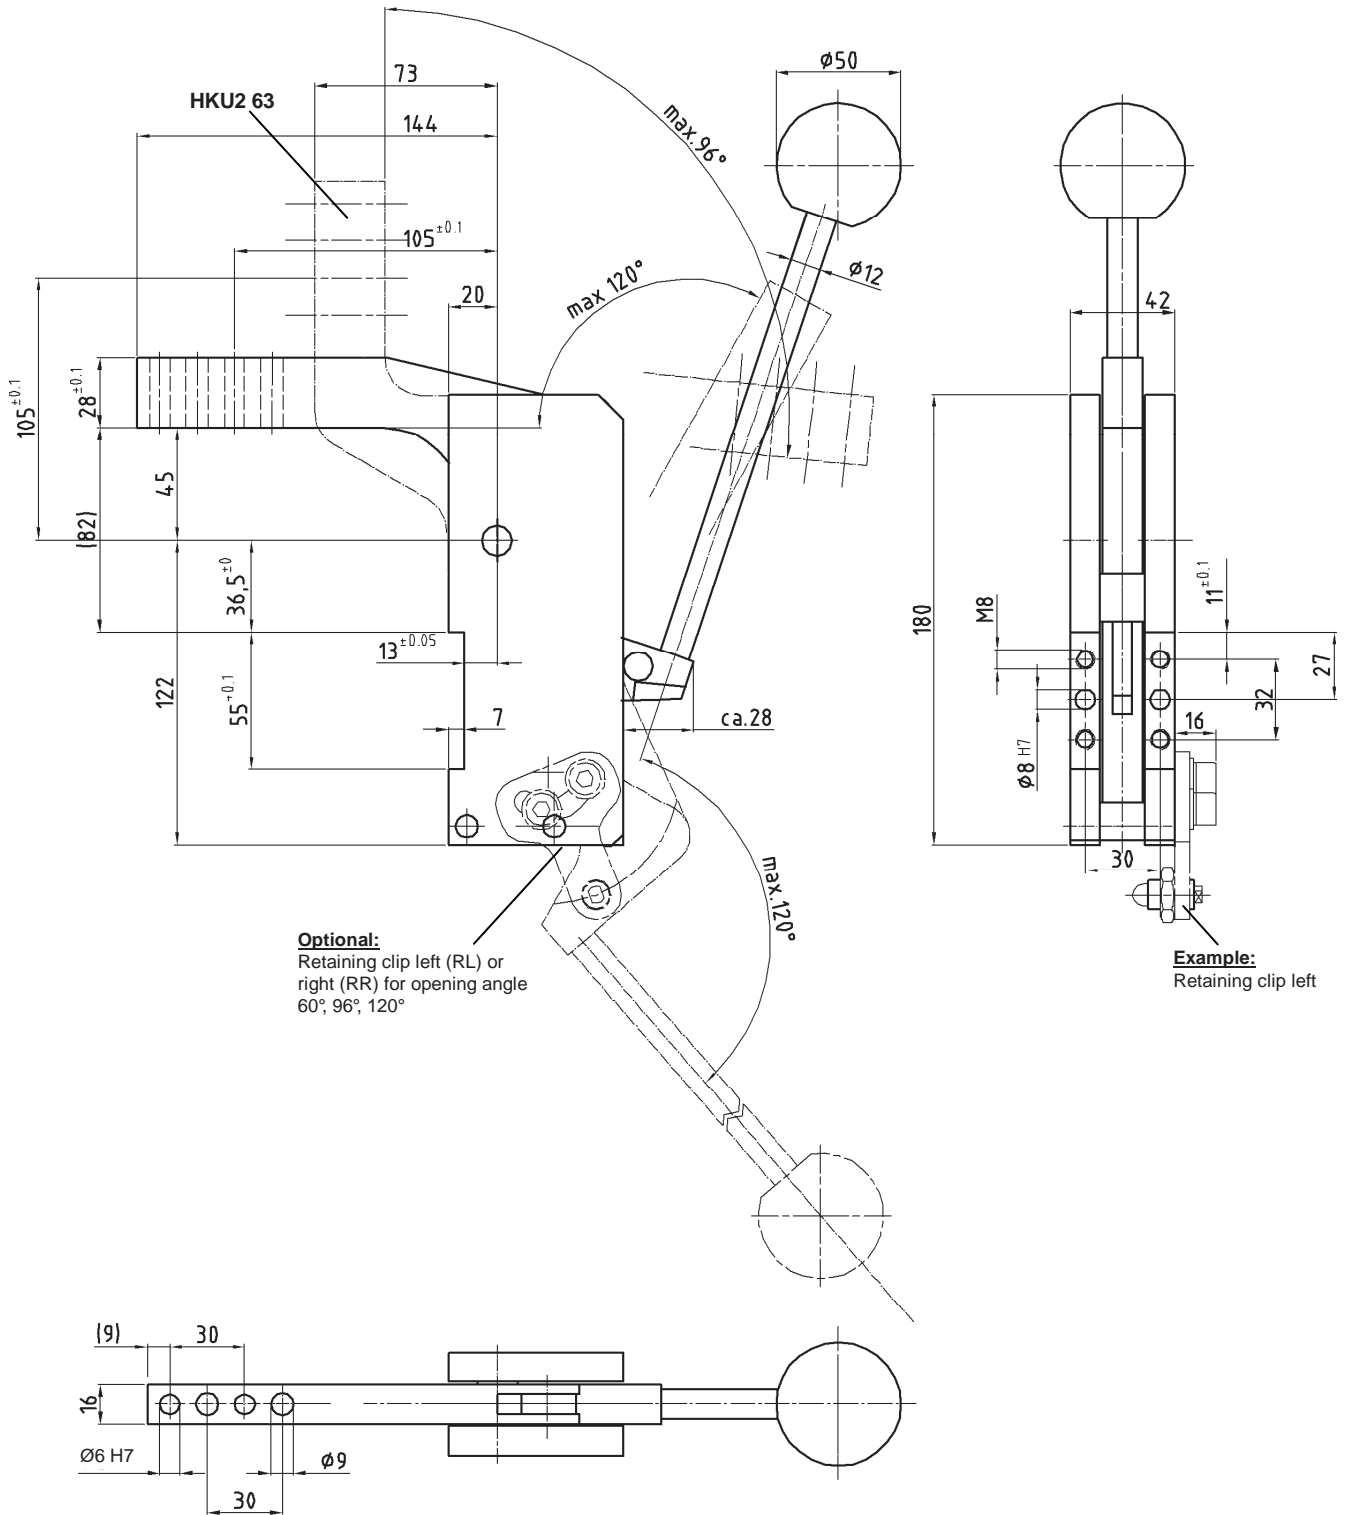

Manual Clamp

Front connection

HKU 63 A40

Ordering example Manual Clamp:

HKU 63 A40 RR 60°

HKU 63 A40:

Type

RR: **Optional:** Retaining clip right

(RL = left)

60° : Opening angle

Ordering example retaining clip as an accessory:

Order-No. 276913: Type R 63 HKU

Type	Clamping moment (Nm)	Holding torque	Weight (kg)
HKU 63 A40	160	320	3,2
HKU2 63 A40	160	320	3,2