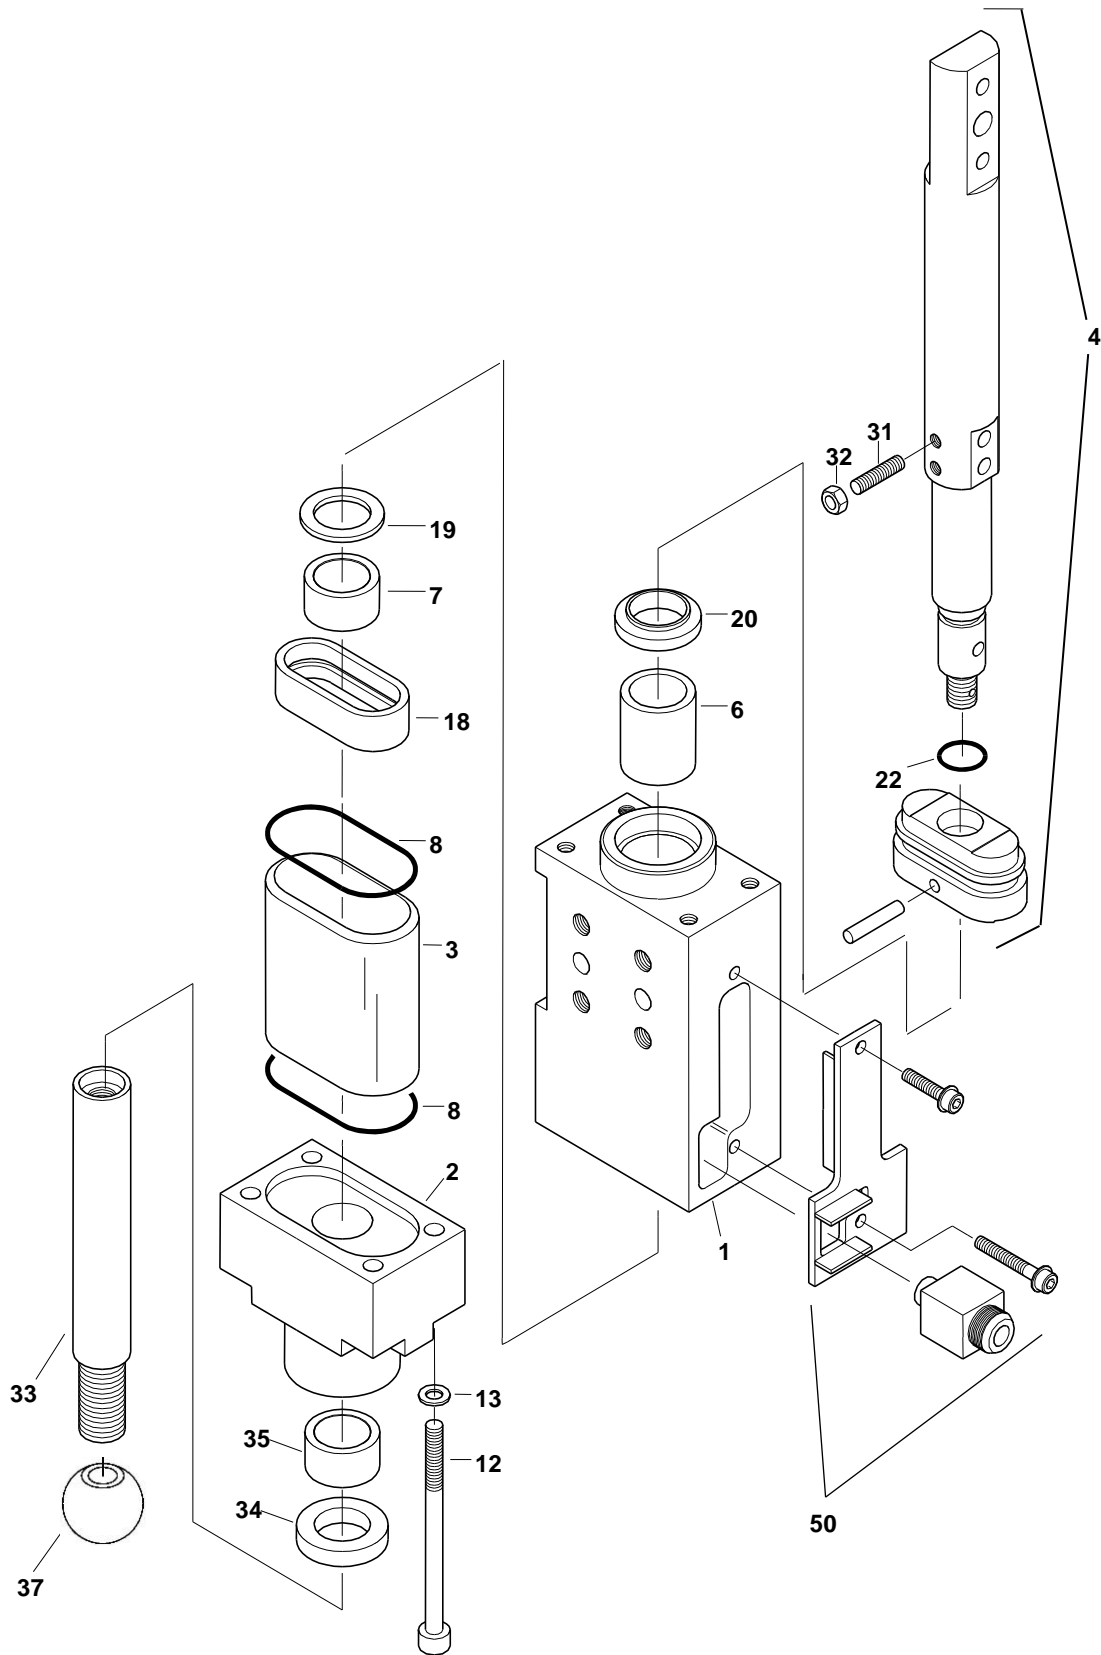

Spare Parts

Pos.	Part no.	Quantity	Description	Type	Flag¹
1	265979	1	housing	SZK 63 BR3	
2	206935	1	cylinder bottom	SZK 63 Z	
3	206946	1	cylinder pipe	SZK 63	
4	397698	1	piston rod complete	SZK.1 40/63 Z	
6	265911	1	guide bush	SZK 40, 63 BR3	R
7	265935	1	guide bush	SZK 40, 63 BR3	R
8	201858	2	o-ring	76,00 x 2,00	RD
12	200684	4	hex. socket head cap screw	M 6 x 95 DIN 912	
13	200976	4	securing spring washer	S 6	
18	212061	1	cylinder seal Y3 (oval)	94x32x87x25x12	RD
19	212594	1	piston seal PR	Ø 25/Ø 34,0 x 2,8	RD
20	248229	1	scraper	SZK.1 40, 63	RD
22	201670	1	o-ring	12.00 x 2.00	RD
31	200538	1	set screw	M 5 x 35 DIN 913	
32	200698	1	hexagon thin nut	M 5 DIN 439	
33	206421	1	extension for piston rod	SZK 40 Z	
34	212415	1	seal kit E8	Ø20/ Ø30 x 11,0	RD
35	201395	1	bush	20 / 23 x 20 DIN 17662	R
37	232736	1	ball	SZK 40/63 Z	

spare parts sets / accessories

Pos.	Part no.	Quantity	Description	Type	
	352144	1	repair kit	SZK 63 Z BR3	
	352145	1	seal kit	SZK 63 Z BR3	
50	226743	1	limit switch set complete T12	SZK 40/63	

¹ R = included with repair kit, D = included with seal kit

Retractable Locating Pin Spare Parts Drawing

SZK 40, 63 BR3 Z

Subject to technical modifications.

21.09.2016